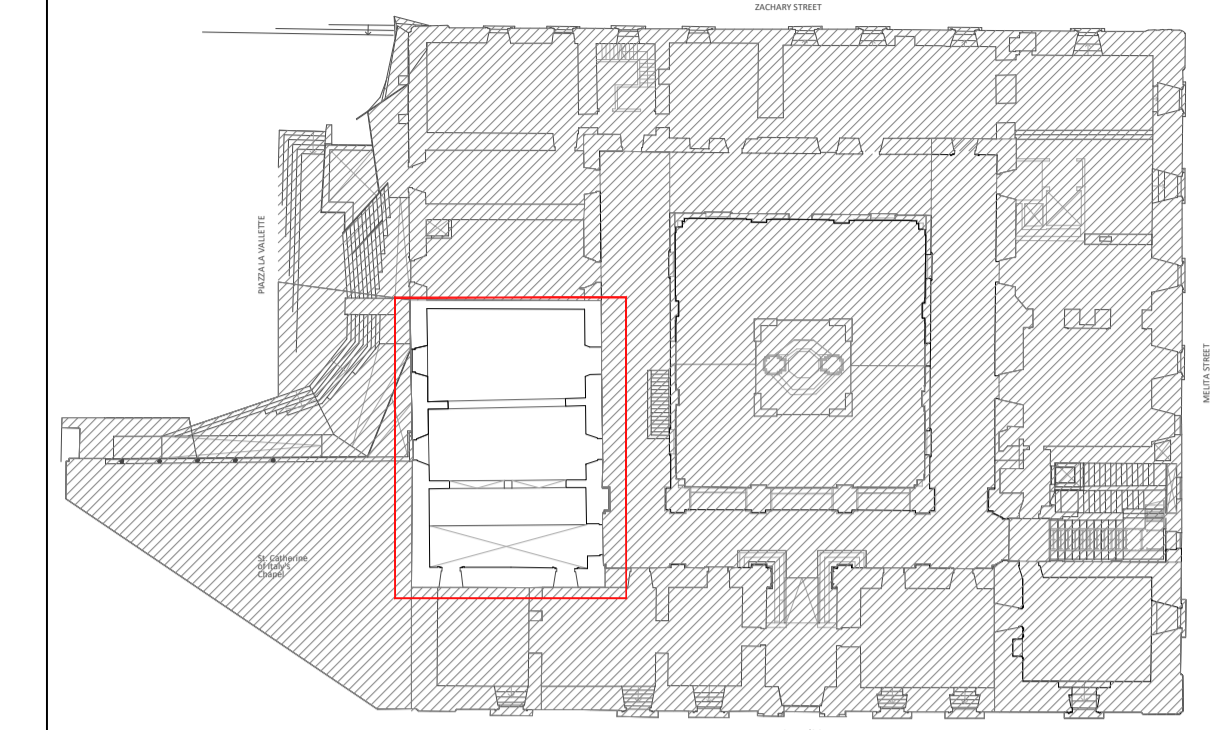

CAMERONE
SCALE 1:100

ELEVATION A

ELEVATION B

ELEVATION C

ELEVATION D

REFERENCE PLAN

LEGEND:

- WIFI
- Twin Socket Outlet
- DATA Socket Outlet
- Single Phase 32A
- 3 Phase 32A
- PROJECTOR + SPEAKERS

NOTES:

- Area 175.21m²/43 Persons if movable wall is opened
- Area 131.40m²/32 Persons if movable wall is closed
- No fixing to walls
- No fixing of tapes or any other adhesives to floor.
- HM reserves the right to refuse installation/display of heavy objects.

DRAWING TITLE:

Heritage Malta Venue for Exhibitions and Events
MUZA, Valletta

HEIGHTS:

- Height 01 – Soffit – 3.90m – Ref. to image
- Height 02 – Soffit – 3.95m – Ref. to image
- Height 03 – Soffit – 4.01m – Ref. to image
- Below bridge – 6.88m