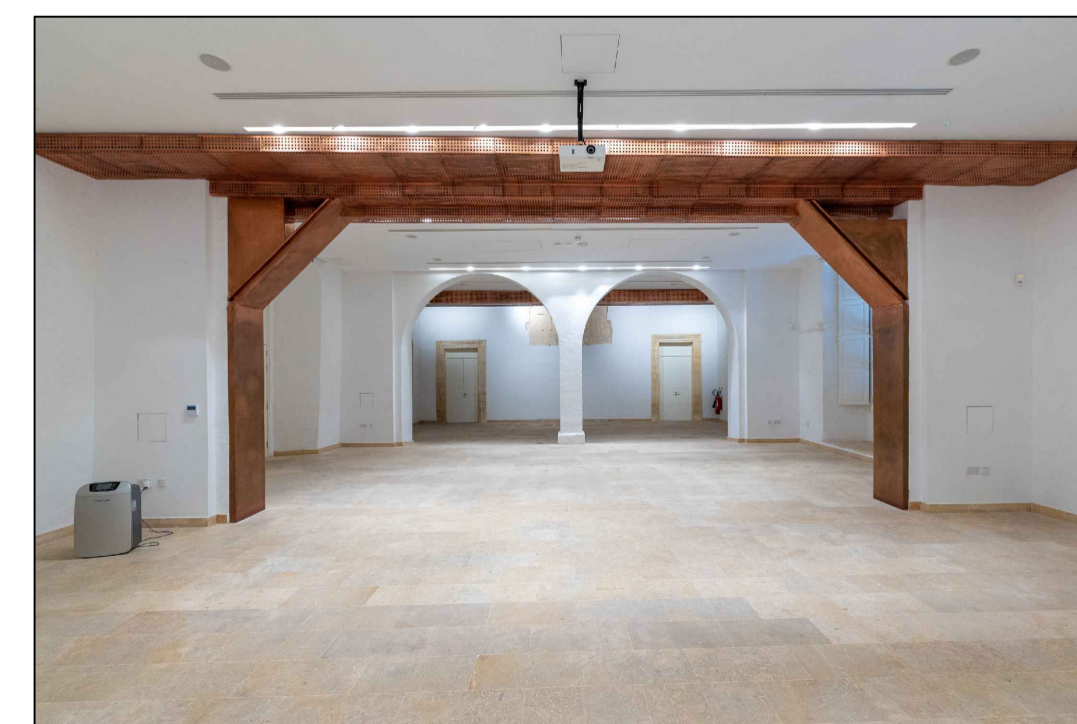

CAMERONE
SCALE 1:100

ELEVATION A

ELEVATION B

ELEVATION C

ELEVATION D

REFERENCE PLAN

LEGEND:

- WIFI
- Twin Socket Outlet
- DATA Socket Outlet
- Single Phase 32A
- 3 Phase 32A
- PROJECTOR + SPEAKERS

DRAWING TITLE:

Heritage Malta Venue for Exhibitions and Events
MUZA, Valletta

HEIGHTS:

- Height 01 – Soffit – 3.90m – Ref. to image
- Height 02 – Soffit – 3.95m – Ref. to image
- Height 03 – Soffit – 4.01m – Ref. to image
- Below bridge – 6.88m