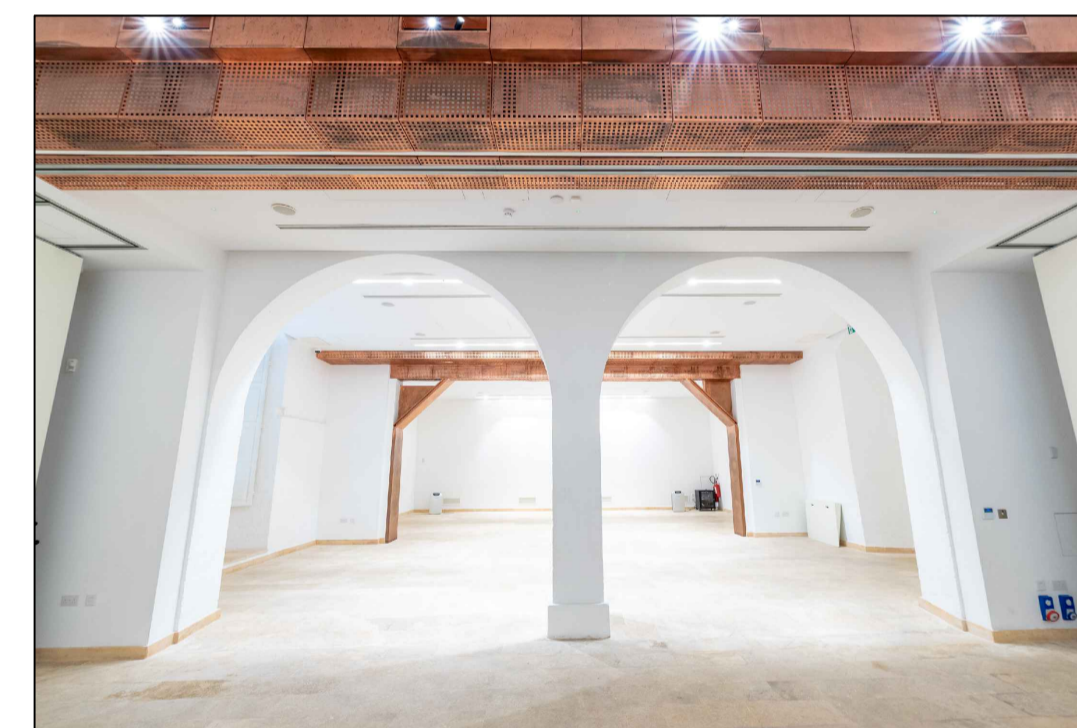

CAMERONE
SCALE 1:100

ELEVATION A

ELEVATION B

ELEVATION C

ELEVATION D

REFERENCE PLAN

LEGEND:

- WIFI
- Twin Socket Outlet
- DATA Socket Outlet
- Single Phase 32A
- 3 Phase 32A
- PROJECTOR + SPEAKERS

DRAWING TITLE:

Heritage Malta Venue for Exhibitions and Events
MUZA, Valletta

HEIGHTS:

- Height 01 – Soffit – 3.90m – Ref. to image
- Height 02 – Soffit – 3.95m – Ref. to image
- Height 03 – Soffit – 4.01m – Ref. to image
- Below bridge – 6.88m