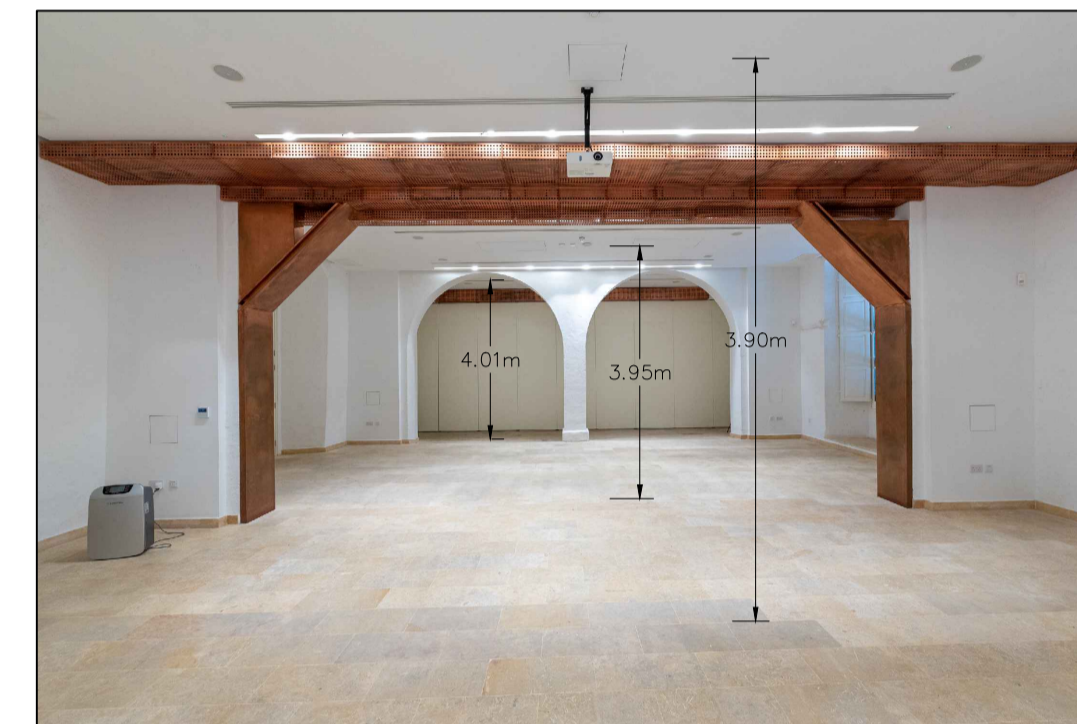

CAMERONE
SCALE 1:100

ELEVATION A

ELEVATION B

ELEVATION C

ELEVATION D

REFERENCE PLAN

LEGEND:

- WIFI
- Twin Socket Outlet
- DATA Socket Outlet
- Single Phase 32A
- 3 Phase 32A
- PROJECTOR + SPEAKERS

NOTES:

- Area 175.21m²/43 Persons if movable wall is opened
- Area 131.40m²/32 Persons if movable wall is closed
- No fixing to walls
- No fixing of tapes or any other adhesives to floor.
- HM reserves the right to refuse installation/display of heavy objects.

DRAWING TITLE:

Heritage Malta Venue for Exhibitions and Events
MUZA, Valletta

HEIGHTS:

- Height 01 – Soffit – 3.90m – Ref. to image
- Height 02 – Soffit – 3.95m – Ref. to image
- Height 03 – Soffit – 4.01m – Ref. to image
- Below bridge – 6.88m