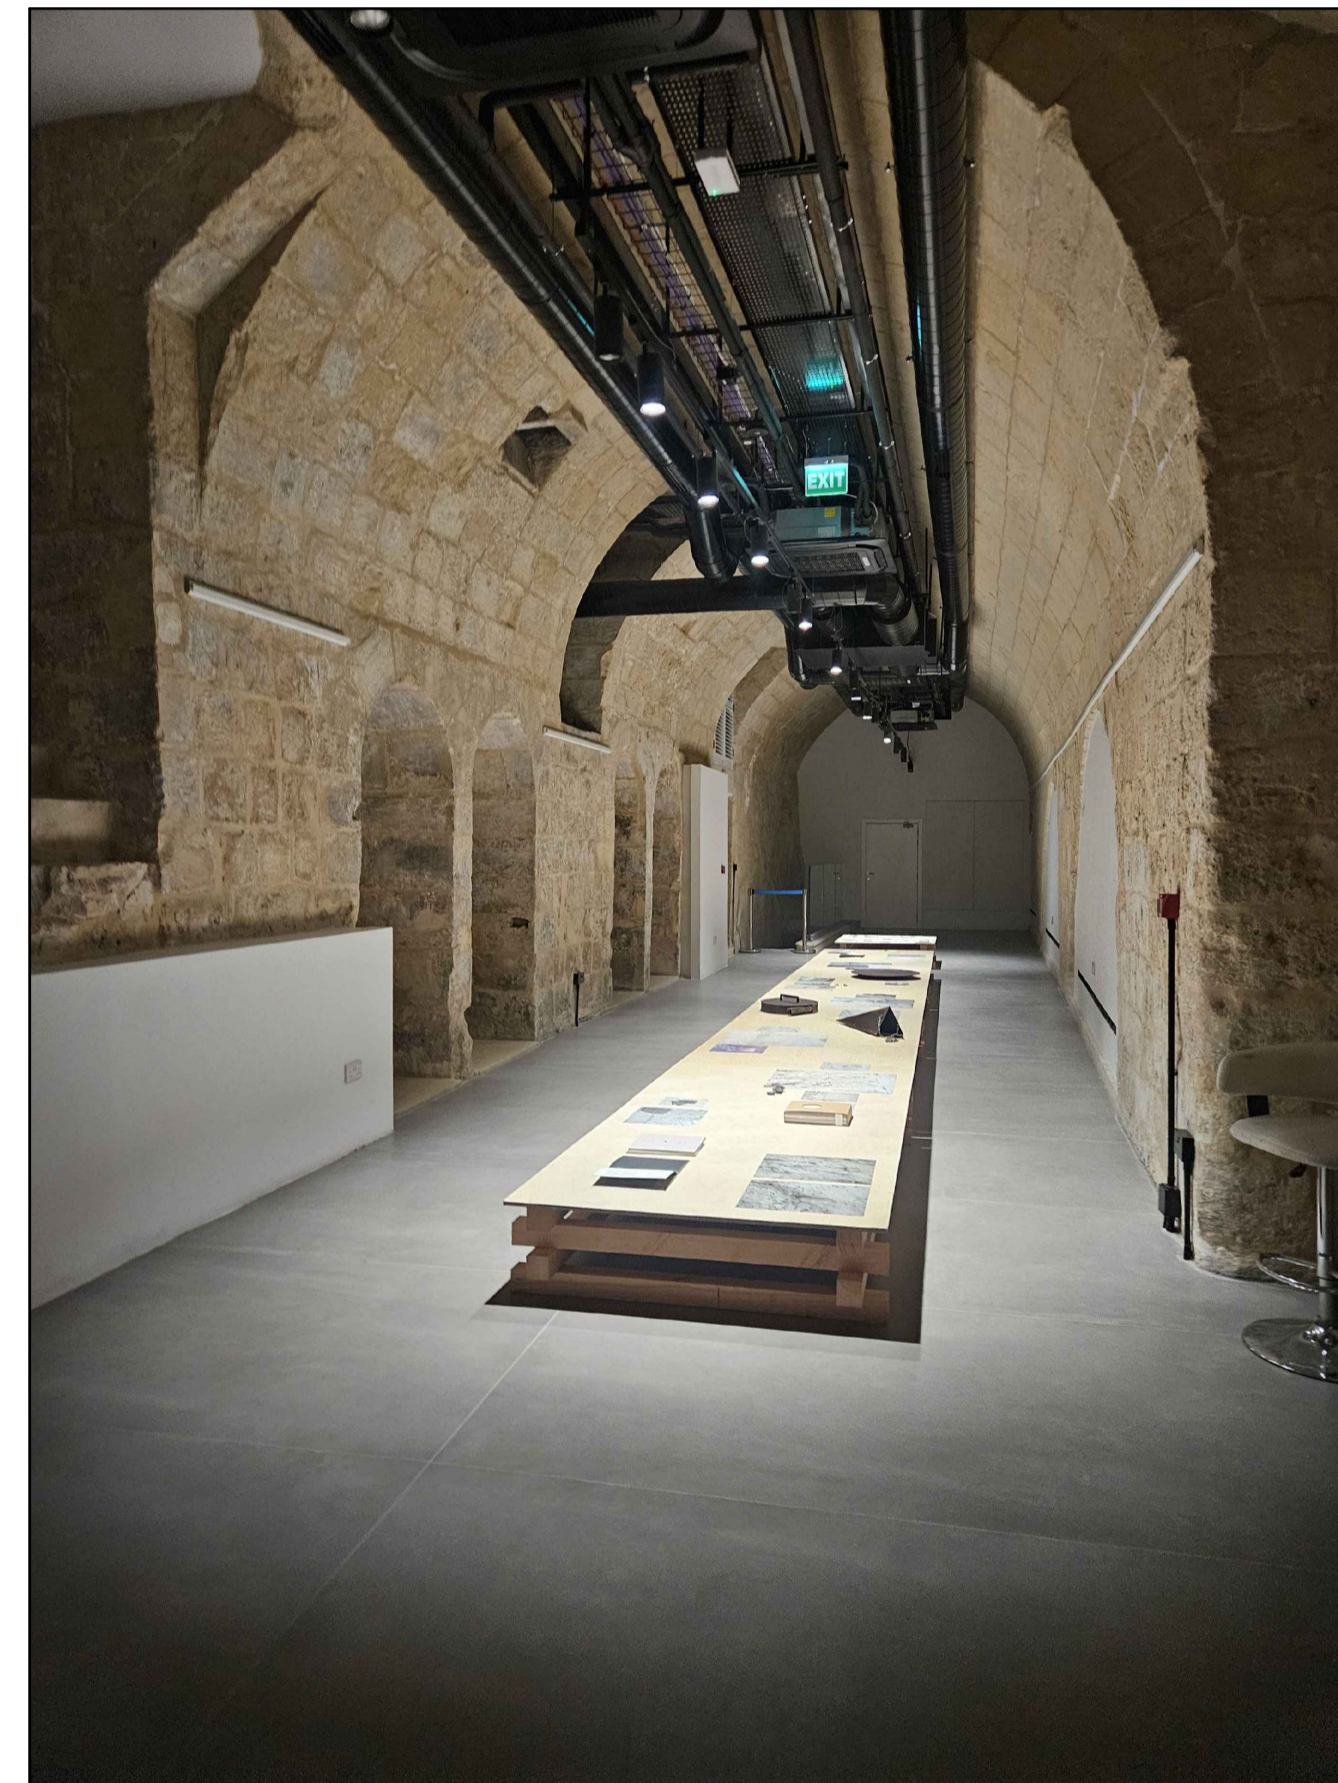

MUZA BASEMENT - ACCESS FROM ZACHARY STREET (EX-JOBS PLUS OFFICES)  
SCALE 1:100

REFERENCE PLAN

LEGEND:

- WIFI
- Twin Socket Outlet
- DATA Socket Outlet
- Single Phase 32A
- 3 Phase 32A
- Projector + Speakers

NOTES:

- No fixing to walls
- No fixing of tapes or any other adhesives to floor.
- HM reserves the right to refuse installation/display of heavy objects.

DRAWING TITLE:

Heritage Malta Venue for Exhibitions and Events MUZA, Valletta