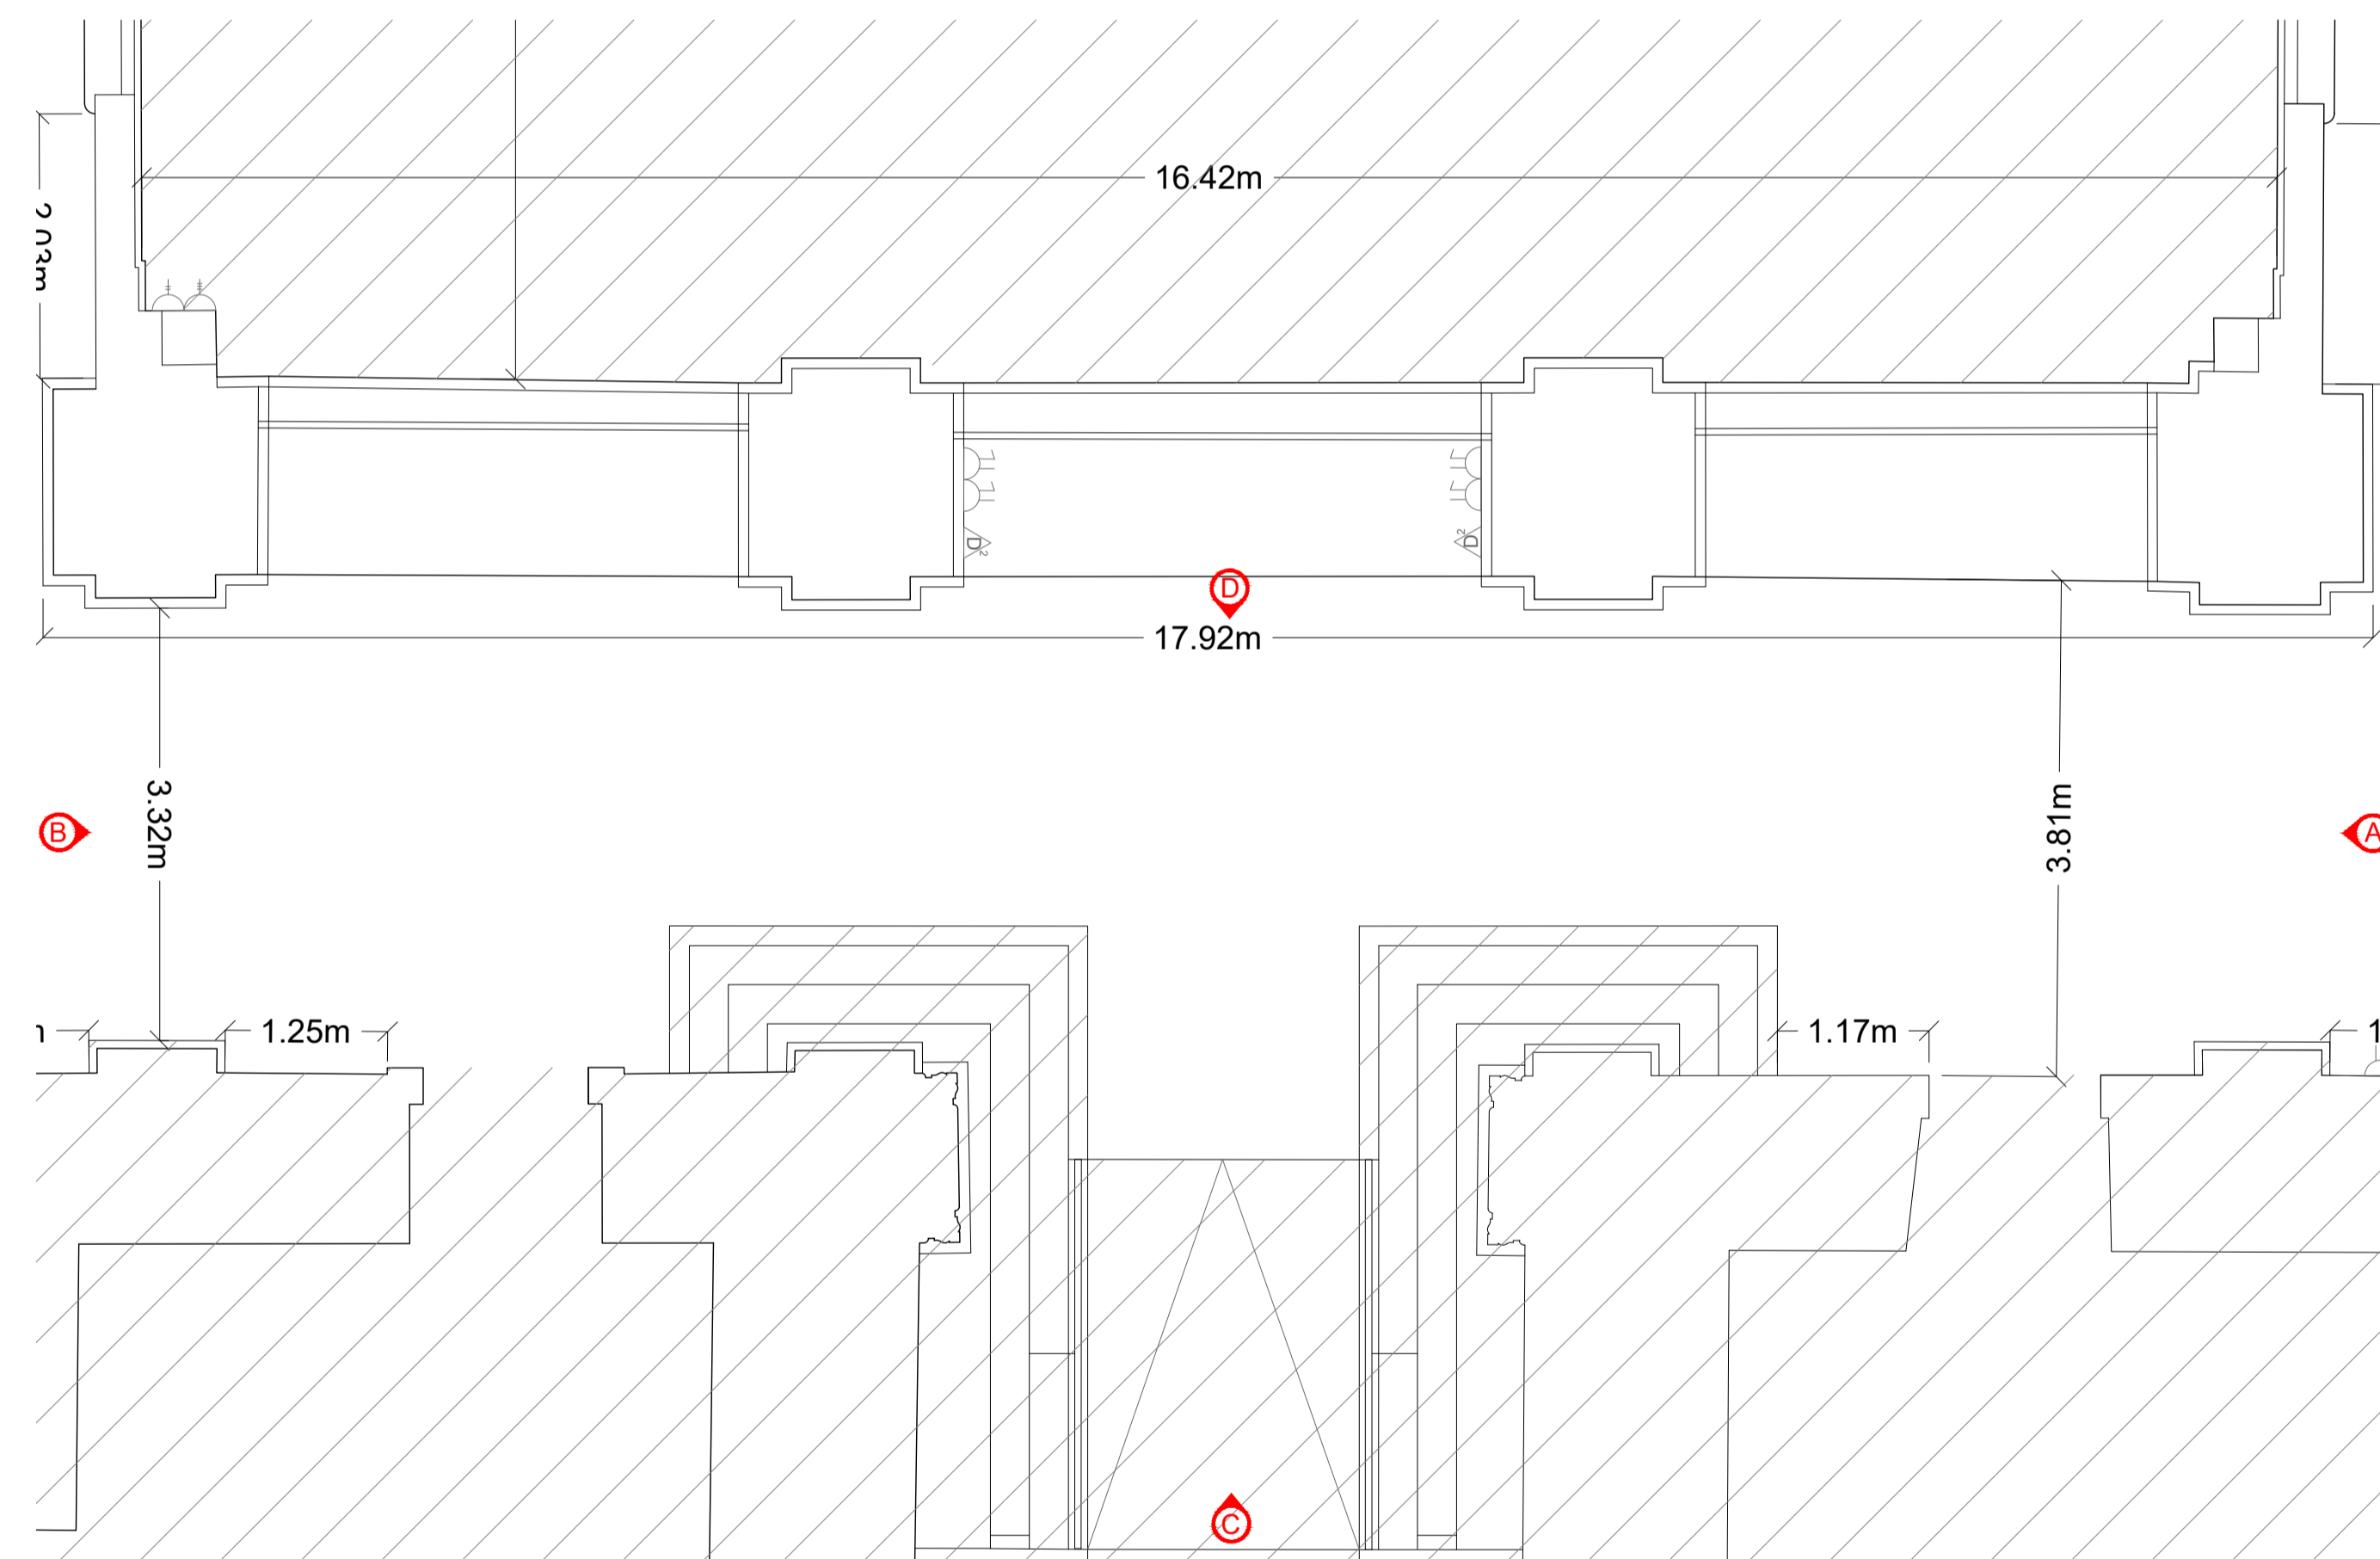

GF-RM-24 CORRIDOR

1m 0.5 0 1 2 3 4 5 6 7 8 9 10m
Scale 1:100

The National Agency for Museums and Cultural Heritage
Patrimonju Malta - L-Agenzija Nazzjonali għall-Muzewijiet u l-Wirt Kulturali
Tel : +356 22954000 Fax : +356 21222900 Email : info@heritagemalta.org Web : www.heritagemalta.org