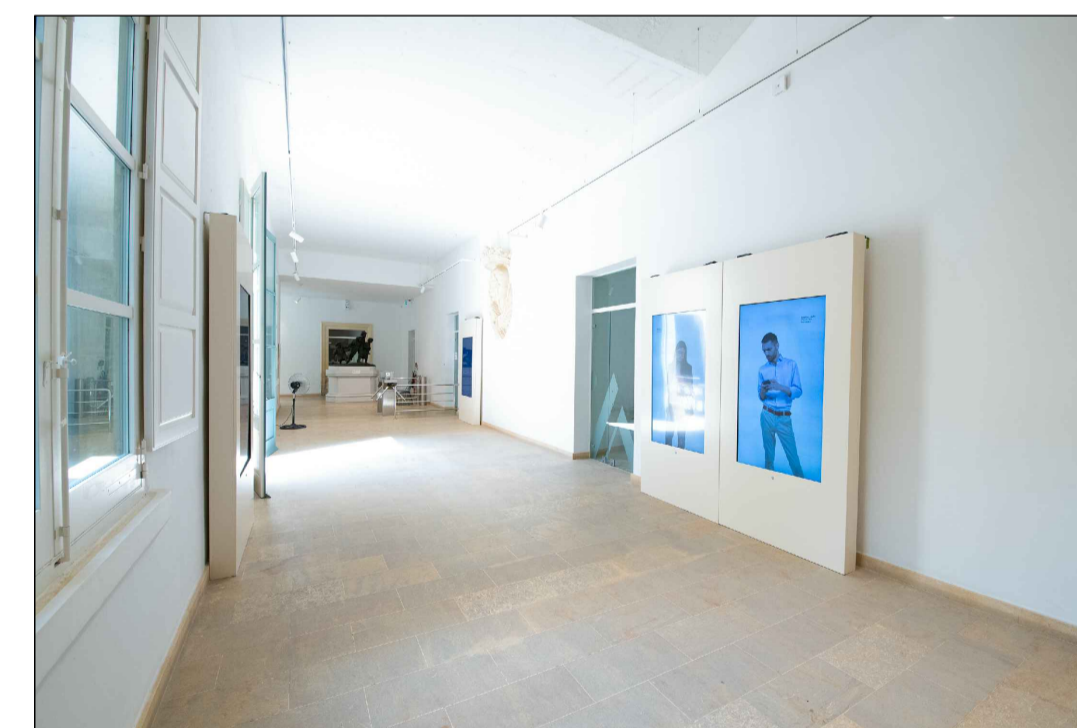

GF-RM-23 CORRIDOR

ELEVATION A

ELEVATION B

ELEVATION C

ELEVATION D

REFERENCE PLAN

LEGEND:

- WIFI
- Twin Socket Outlet
- DATA Socket Outlet

NOTES:

- Area 260m² / 65 persons (All Corridors Total Area)
- No fixing to walls
- No fixing of tapes or any other adhesives to floor.
- HM reserves the right to refuse installation/display of heavy objects.