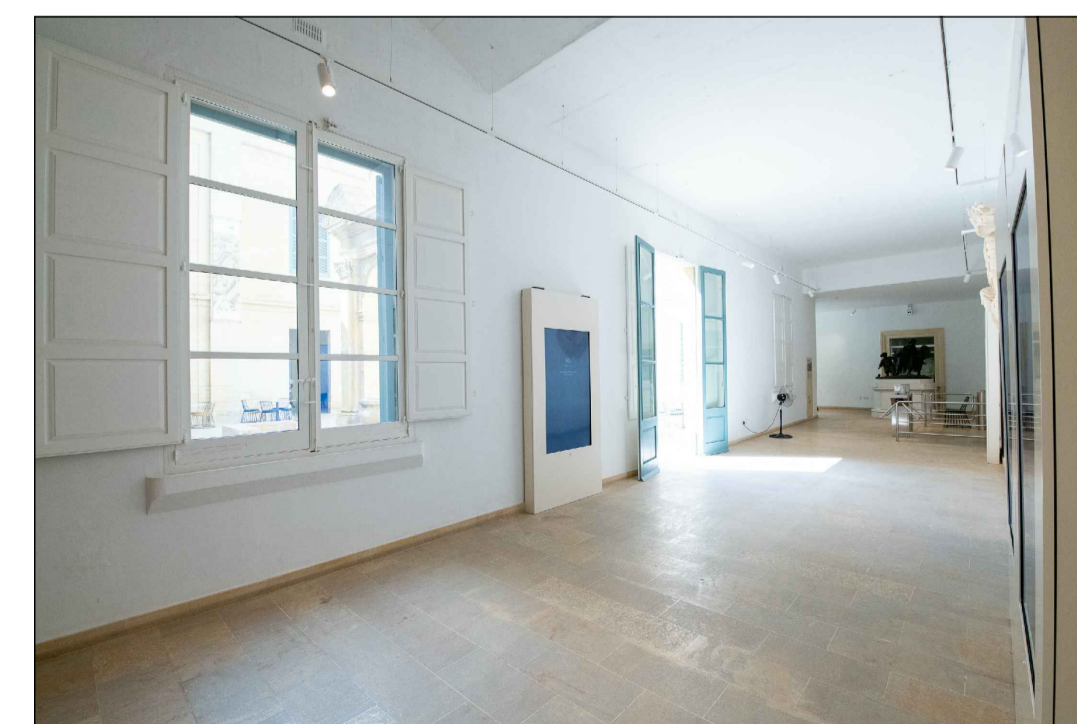

GF-RM-23 CORRIDOR

ELEVATION A

ELEVATION B

ELEVATION C

ELEVATION D

REFERENCE PLAN

LEGEND:

- WIFI
- Twin Socket Outlet
- DATA Socket Outlet

NOTES:

- Area 260m² / 65 persons (All Corridors Total Area)
- No fixing to walls
- No fixing of tapes or any other adhesives to floor.
- HM reserves the right to refuse installation/display of heavy objects.