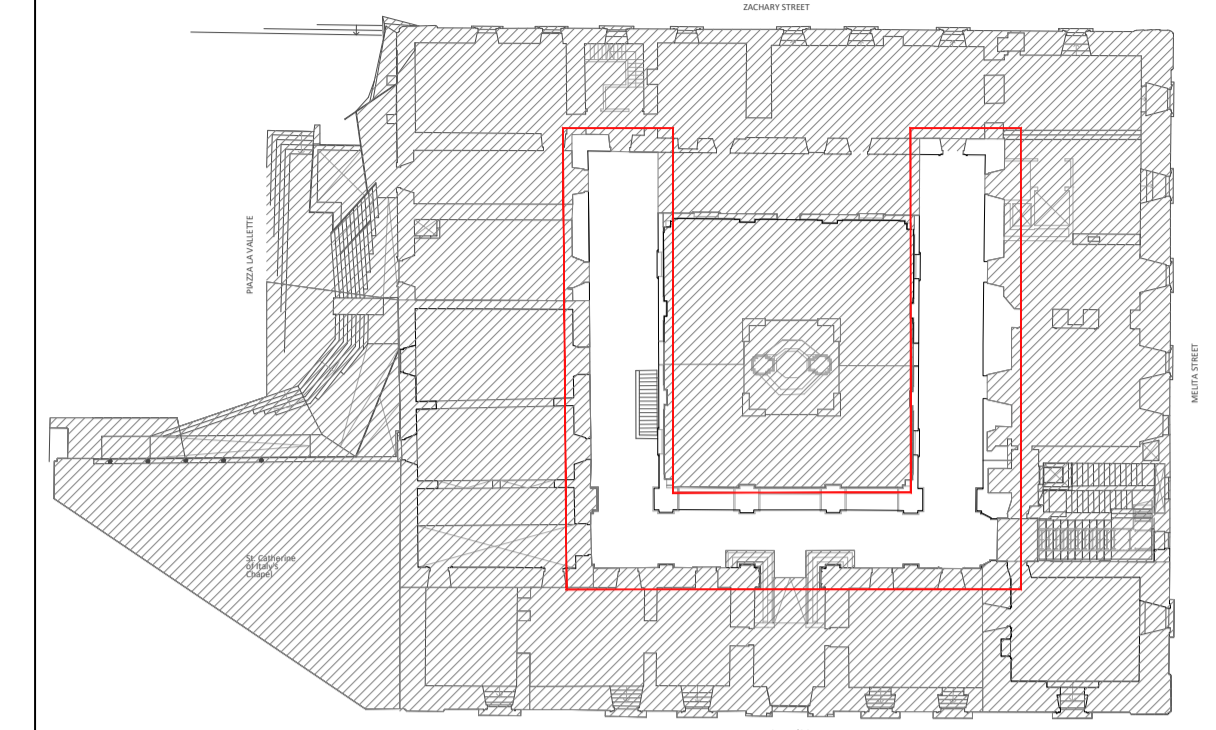

GF-RM-21 CORRIDOR

ELEVATION A

ELEVATION B

ELEVATION C

REFERENCE PLAN

LEGEND:

- WIFI
- Twin Socket Outlet
- DATA Socket Outlet

NOTES:

- Area 260m<sup>2</sup> / 65 persons (All Corridors Total Area)
- No fixing to walls
- No fixing of tapes or any other adhesives to floor.
- HM reserves the right to refuse installation/display of heavy objects.