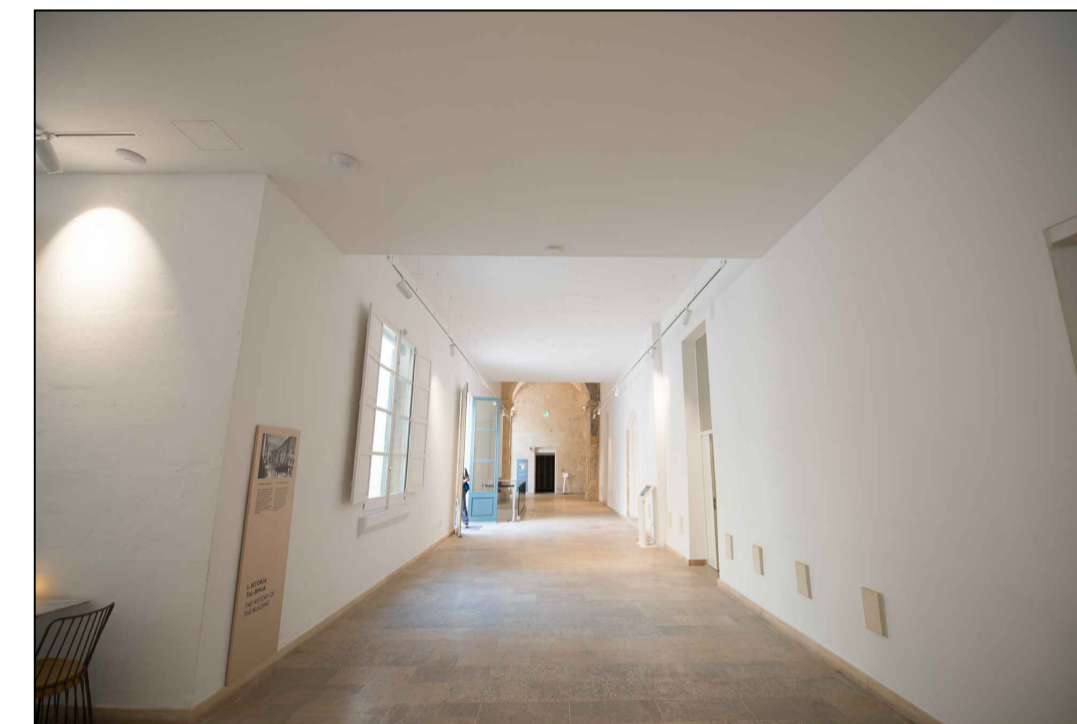

GF-RM-21 CORRIDOR

ELEVATION A

ELEVATION B

ELEVATION C

REFERENCE PLAN

LEGEND:

- WIFI
- Twin Socket Outlet
- DATA Socket Outlet

NOTES:

- Area 260m<sup>2</sup> / 65 persons (All Corridors Total Area)
- No fixing to walls
- No fixing of tapes or any other adhesives to floor.
- HM reserves the right to refuse installation/display of heavy objects.