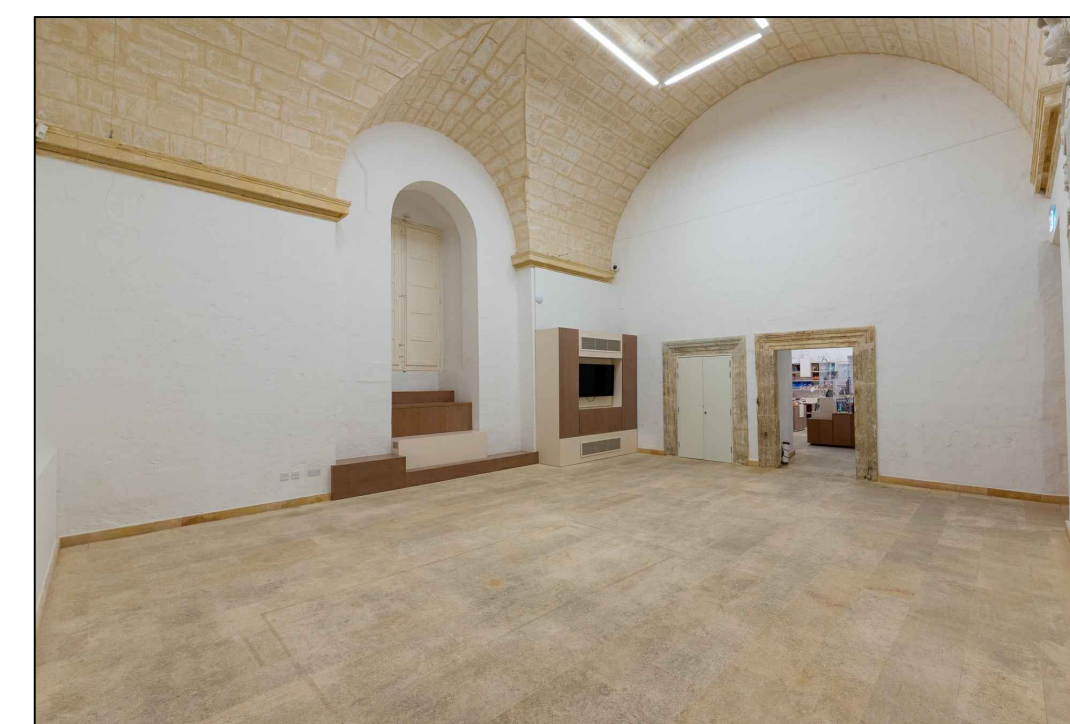

COMMUNITY SPACE

ELEVATION A

ELEVATION B

ELEVATION C

ELEVATION D

REFERENCE PLAN

LEGEND:

- WIFI
- Twin Socket Outlet
- DATA Socket Outlet
- Wash Hand Basin/ Sink

NOTES:

- Area 59.94m²/14 persons
- No fixing to walls.
- No fixing of tapes or any other adhesives to floor.
- HM reserves the right to refuse installation/display of heavy objects.

DRAWING TITLE:

Heritage Malta Venue for Exhibitions and Events
MUZA, Valletta