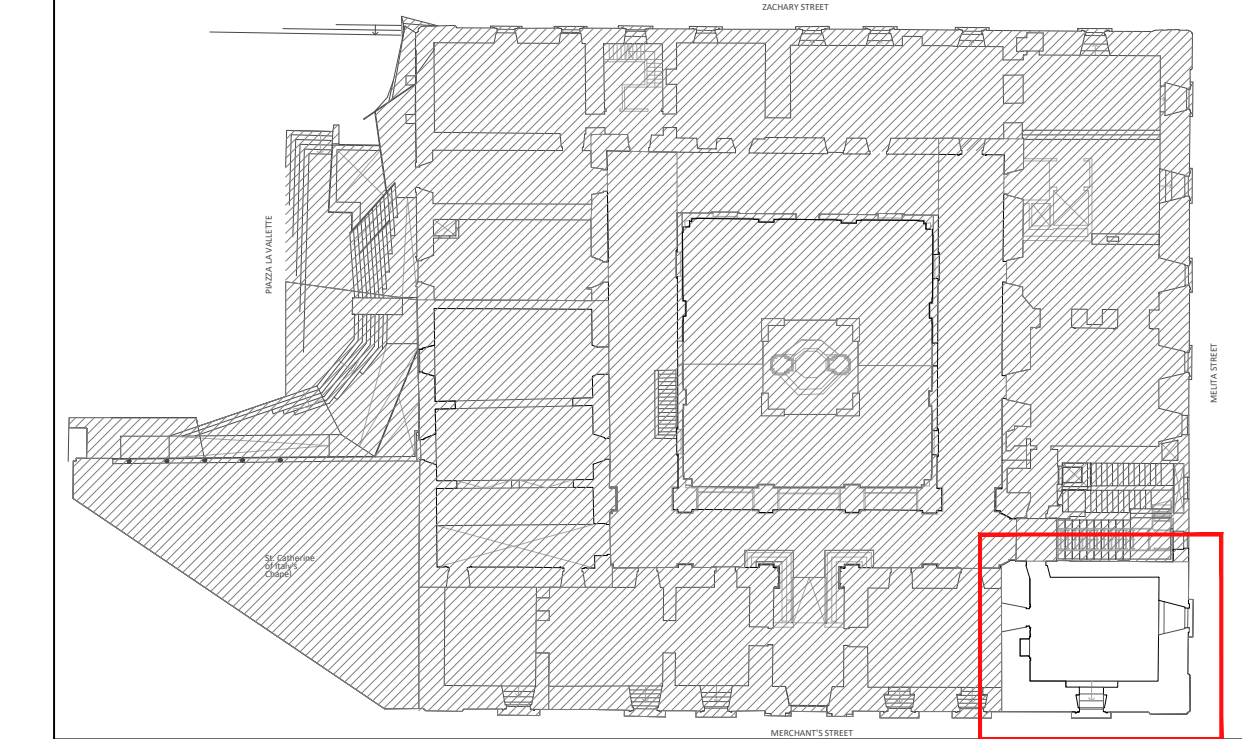

COMMUNITY SPACE

ELEVATION A

ELEVATION B

ELEVATION C

ELEVATION D

REFERENCE PLAN

LEGEND:

- WIFI
- Twin Socket Outlet
- DATA Socket Outlet
- Wash Hand Basin/ Sink

NOTES:

- Area 59.94m²/14 persons
- No fixing to walls.
- No fixing of tapes or any other adhesives to floor.
- HM reserves the right to refuse installation/display of heavy objects.

DRAWING TITLE:

Heritage Malta Venue for Exhibitions and Events
MUZA, Valletta