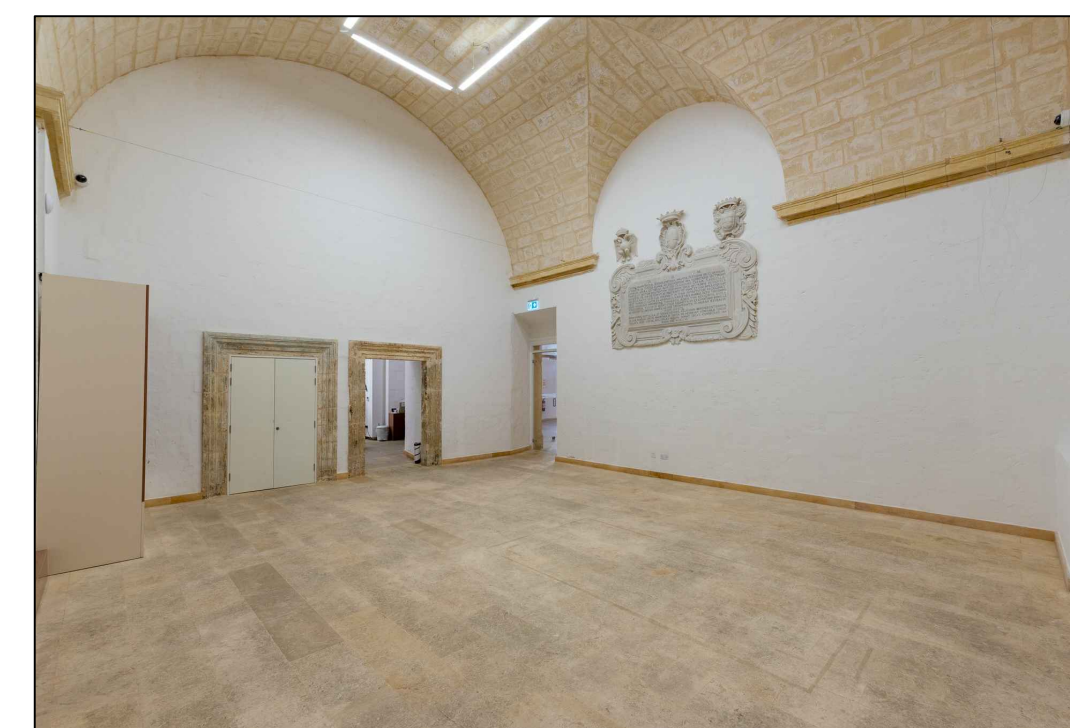

COMMUNITY SPACE

ELEVATION A

ELEVATION B

ELEVATION C

ELEVATION D

REFERENCE PLAN

LEGEND:

- WIFI
- Twin Socket Outlet
- DATA Socket Outlet
- Wash Hand Basin/ Sink

NOTES:

- Area 59.94m²/14 persons
- No fixing to walls.
- No fixing of tapes or any other adhesives to floor.
- HM reserves the right to refuse installation/display of heavy objects.

DRAWING TITLE:

Heritage Malta Venue for Exhibitions and Events
MUZA, Valletta