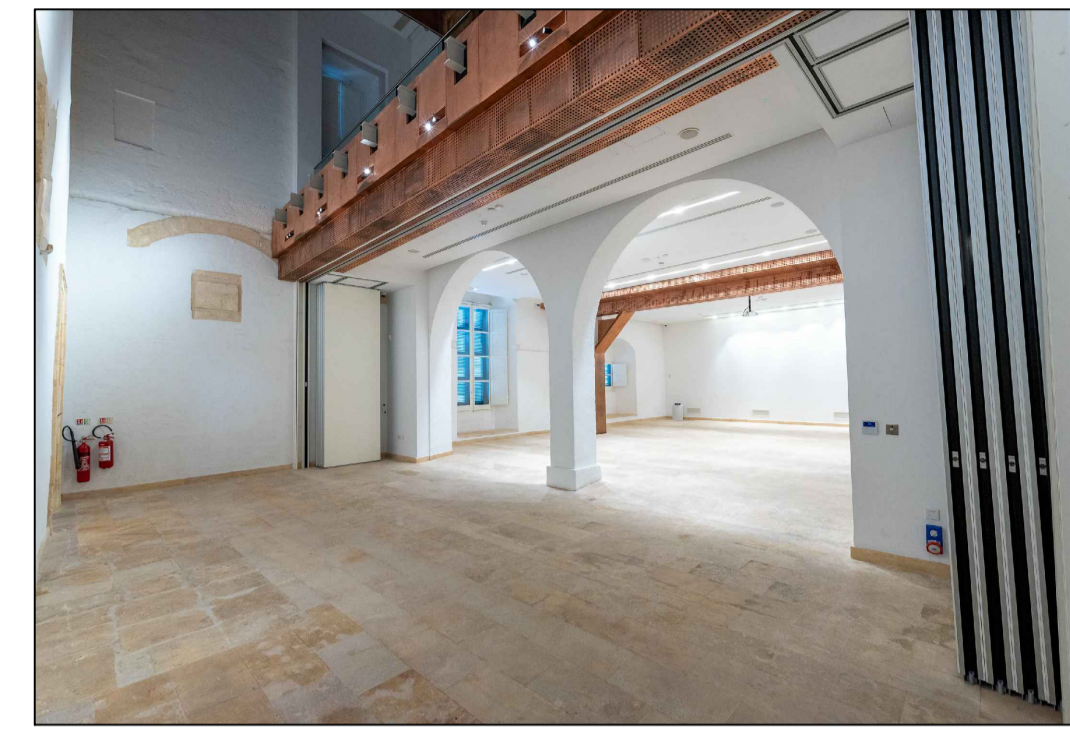

CAMERONE

ELEVATION A

ELEVATION B

ELEVATION C

ELEVATION D

REFERENCE PLAN

LEGEND:

- WIFI
- Twin Socket Outlet
- DATA Socket Outlet
- Single Phase 32A
- 3 Phase 32A
- Projector + Speakers