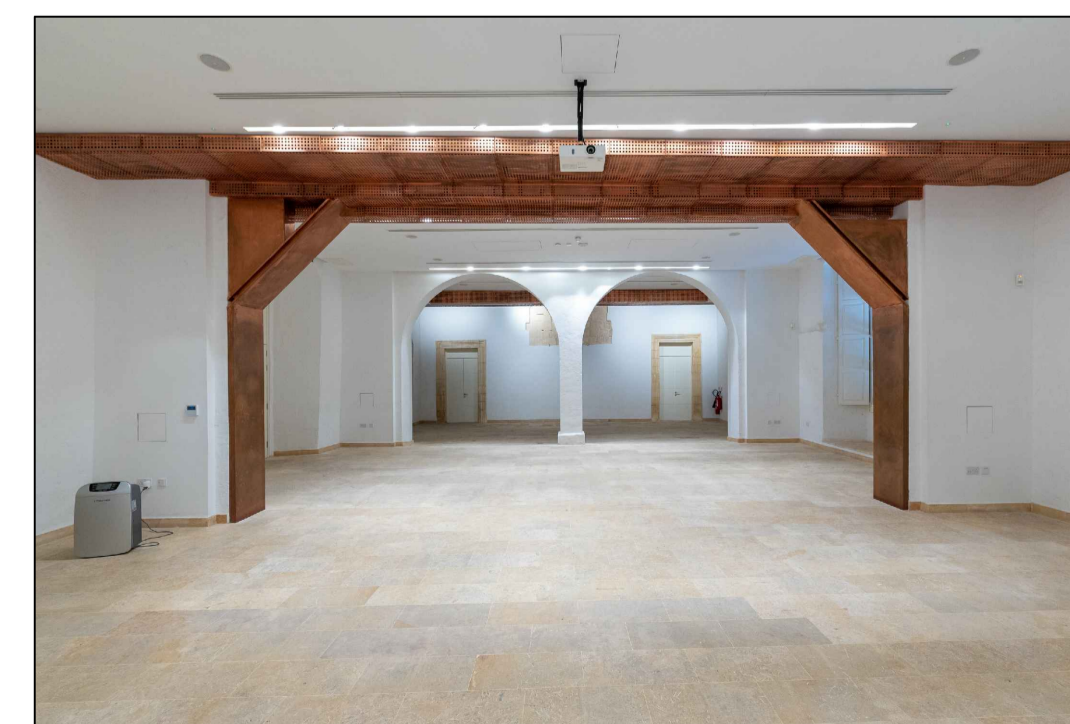

CAMERONE

ELEVATION A

ELEVATION B

ELEVATION C

ELEVATION D

REFERENCE PLAN

LEGEND:

- WIFI
- Twin Socket Outlet
- DATA Socket Outlet
- Single Phase 32A
- 3 Phase 32A
- Projector + Speakers