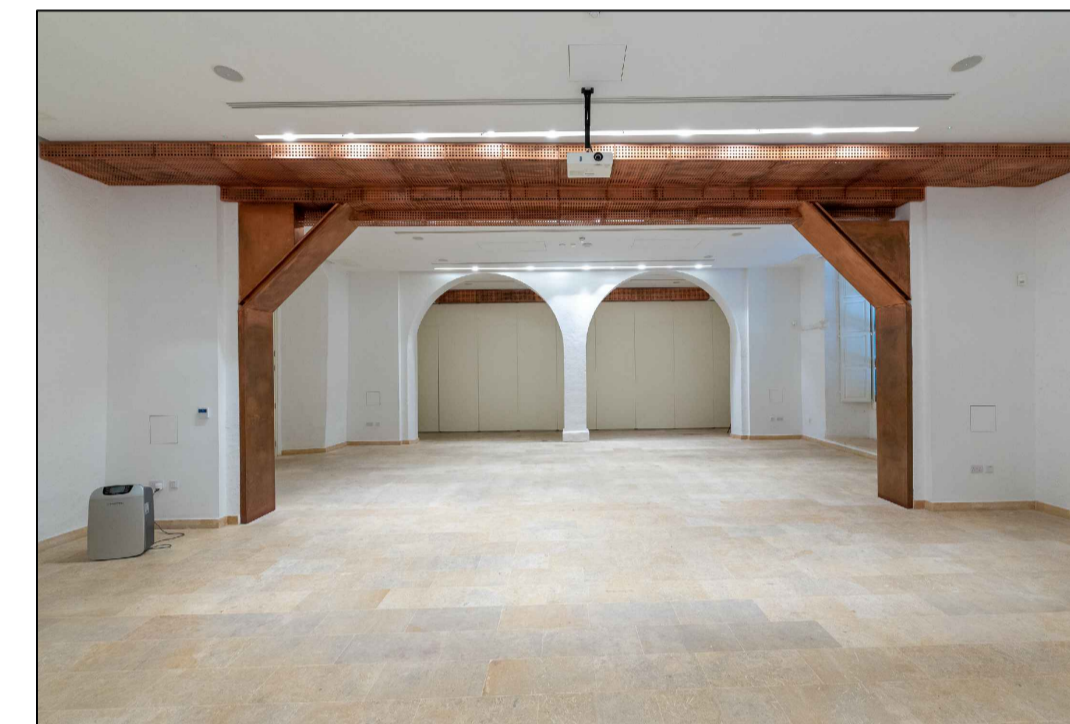

CAMERONE

ELEVATION A

ELEVATION B

ELEVATION C

ELEVATION D

REFERENCE PLAN

LEGEND:

- WIFI
- Twin Socket Outlet
- DATA Socket Outlet
- Single Phase 32A
- 3 Phase 32A
- Projector + Speakers